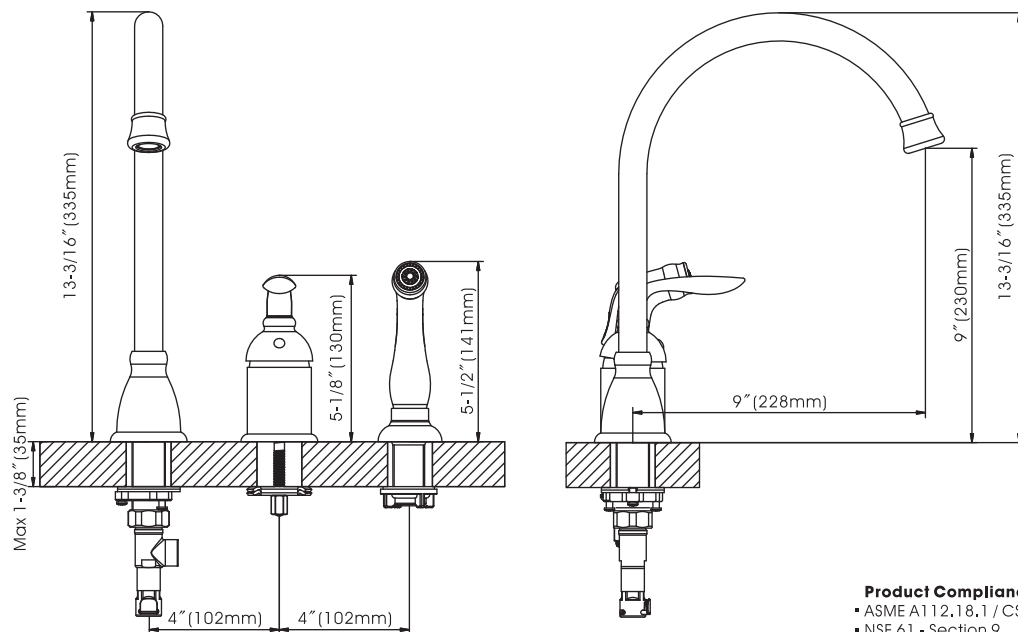

1. **Product Compliance:**
2. ASME A112.18.1 / CSA B125.1
   - NSF 61 - Section 9
   - NSF 372 (Low Lead Content)
   - ANSI A117.1 (ADA)