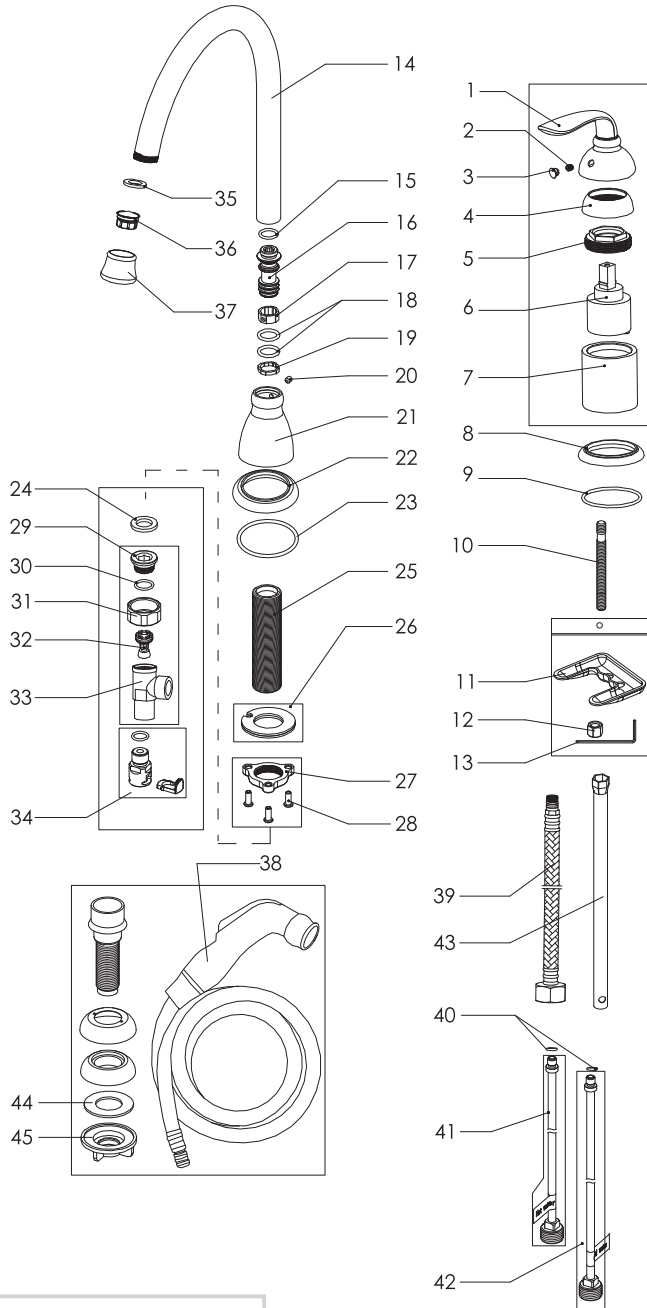

# Majestic - Single Handle Kitchen Faucet With Side Spray

- \* 3 Hole Installation, Matching Finish Plastic Side Sprayer
- \* 9" High and 9" Long 360° Swing Stainless Steel Spout, Zinc Handle
- \* Brass Waterway Construction with 1/2" -14 NPSM Connection
- \* " Quick Connect " Type 49" Connection Hose
- \* Premium Grade Ceramic Cartridge (Type H)
- \* Flow Rate: 1.8GPM
- \* 100% Pressure System Tested

Project / Job Name	
Architect / Engineer	
Contractor	
Model	
Quantity	

**Model No. :**

191-6614 (CH)  
 (Shown Model)

191-6615 (BN *Spotless* PVD)

191-6616 (ORB)

- Product Compliance:**
- ASME A112.18.1 / CSA B125.1
  - NSF 61 - Section 9
  - NSF 372 (Low Lead Content)
  - ANSI A117.1 (ADA)

# Majestic - Single Handle Kitchen Faucet With Side Spray

## Model No. :

191-6614 (Polished Chrome)

191-6615 (Brushed Nickel **Spotless PVD**)

191-6616 (Oil-Rubbed Bronze)

No.	Part Name	Material
1	Handle	Zinc
2	Set Screw	Stainless Steel
3	Index	Plastic
4	Trim Cap	Plastic
5	Cartridge LockNut	Stainless Steel
6	Cartridge	Ceramic
7	Cartridge Sleeve	Brass
8	Flange	Brass
9	O-Ring	Rubber
10	Bolt	Stainless Steel
11	Clamp	Steel
12	Locknut	Stainless Steel
13	Allen Key	Stainless Steel
14	Spout	Brass
15	O-Ring	Rubber
16	Spout Connector	Brass
17	Retainer	Plastic
18	O-ring	Rubber
19	Retainer	Plastic
20	Set Screw	Stainless Steel
21	Spout Nut	Zinc
22	Hub Base	Zinc
23	O-Ring	Plastic
24	Washer	Plastic
25	Shank	Brass
26	Clamp	Rubber+Stainless Steel
27	Locknut	Zinc
28	Screw	Stainless Steel
29	Inlet Adapter	Brass
30	O-Ring	Rubber
31	Nut	Brass
32	Diverter	Plastic+Brass
33	Diverter Seat	Brass
34	Quick Connect Assembly	Plastic
35	Aerator Washer	Rubber
36	Aerator Core	Plastic
37	Aerator Collar	Brass
38	Side Spray	Plastic
39	Connect Hose	Stainless Steel
40	O-Ring	Rubber
41	Copper Tube	Brass
42	Copper Tube	Brass
43	Socket Wrench	Steel
44	Washer	Rubber
45	Plastic Lock Nut	Plastic